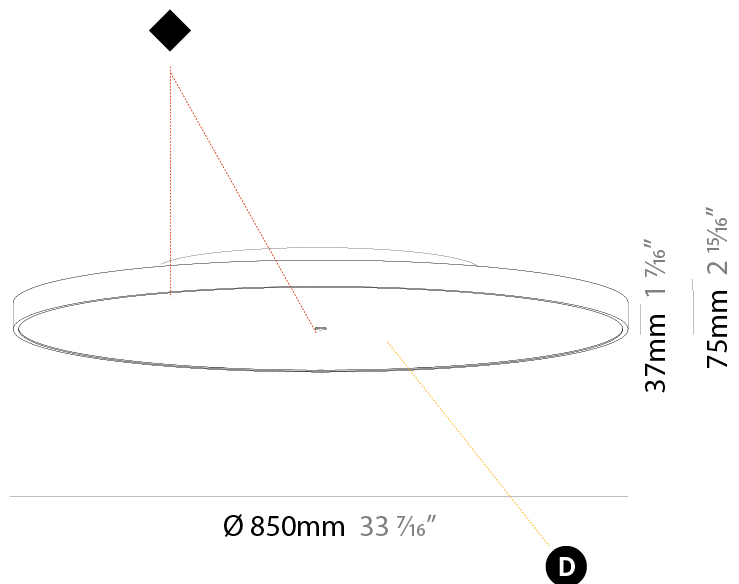

GENERAL

Series: Sign Diva
Subseries: Sign Diva
Partner: Prolicht
Division: Architectural
Installation: Surface
Product Type: Ceiling Surface
Mounting Location: Ceiling
Light Distribution: Direct

PHYSICAL

Shape: Round
Diameter (mm): 850
Diameter (in): 33 7/16
Height (mm): 75
Height (in): 2 15/16
Weight (kg): 12.925
Weight (lbs): 28.495
Diffuser: PMMA - Opal/Micro-Prism/Sparkling Secret/Vintage Industrial with Shine Ring
Fixture Finish: SSR / BKV / CWI / CRY / HAB / UFT / ITA / RUA / FTG / MYG / LOD / PUS / FRO / FUP / KIA / POP / BLS / SPG / MEY / GOH / CHC / COM / ABZ / JAG / OBR / MOS / ROR
Fixture Material: PMMA / Extruded Aluminum / Steel

ELECTRICAL

Lamp Type: LED (Zhaga Standard)
Input Wattage (W): 96.8
Total Output Wattage (W): 76.8
Dimming: Tri-Mode (Non-Dimming and Phase Dimming (120Vac only) and 0-10V Dimming)
Driver Included: Yes
Driver Location: Integrated
Driver Type: Constant Current - Universal
Driver Class: Class 2
Input Voltage (V): 120 - 277
Constant Current (MA): 600

LED

Color Temperature (°K): 3000 / 3500 / 4000
Max. Delivered Lumen (lm): 11160 / 11388 / 11620
CRI: >90 CRI
Lamp Life (hrs): 50000

OPTICAL

RATINGS AND CERTIFICATIONS

Certified By: Certified for North American Standards
IP rating: IP20