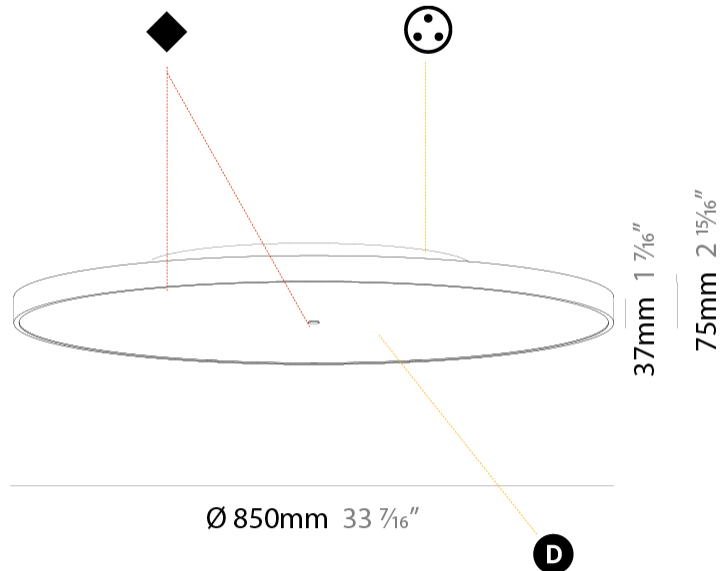

GENERAL

Series: Sign Diva
Subseries: Sign Diva
Partner: Prolicht
Division: Architectural
Installation: Surface
Product Type: Ceiling Surface
Mounting Location: Ceiling
Light Distribution: Direct / Indirect

PHYSICAL

Shape: Round
Diameter (mm): 850
Diameter (in): 33 7/16
Height (mm): 75
Height (in): 2 15/16
Weight (kg): 12.906
Weight (lbs): 28.453

Diffuser: Direct - PMMA - Opal/Micro-Prism/Sparkling Secret/Vintage Industrial with Shine Ring / Indirect - White/Yellow/Orange/Red/Blue/Green

Fixture Finish: SSR / BKV / CWI / CRY / HAB / UFT / ITA / RUA / FTG / MYG / LOD / PUS / FRO / FUP / KIA / POP / BLS / SPG / MEY / GOH / CHC / COM / ABZ / JAG / OBR / MOS / ROR

Fixture Material: PMMA / Extruded Aluminum / Steel

ELECTRICAL

Lamp Type: LED (Zhaga Standard)
Input Wattage (W): 96.8
Total Output Wattage (W): 76.8
Dimming: Tri-Mode (Non-Dimming and Phase Dimming (120Vac only) and 0-10V Dimming)
Driver Included: Yes
Driver Location: Integrated
Driver Type: Constant Current - Universal
Driver Class: Class 2
Input Voltage (V): 120 - 277
Constant Current (MA): 600

LED

Color Temperature (*K): 3000 / 3500 / 4000
Max. Delivered Lumen (lm): 11160 / 11388 / 11620
CRI: >90 CRI
Lamp Life (hrs): 50000

OPTICAL

RATINGS AND CERTIFICATIONS

Certified By: Certified for North American Standards
IP rating: IP20